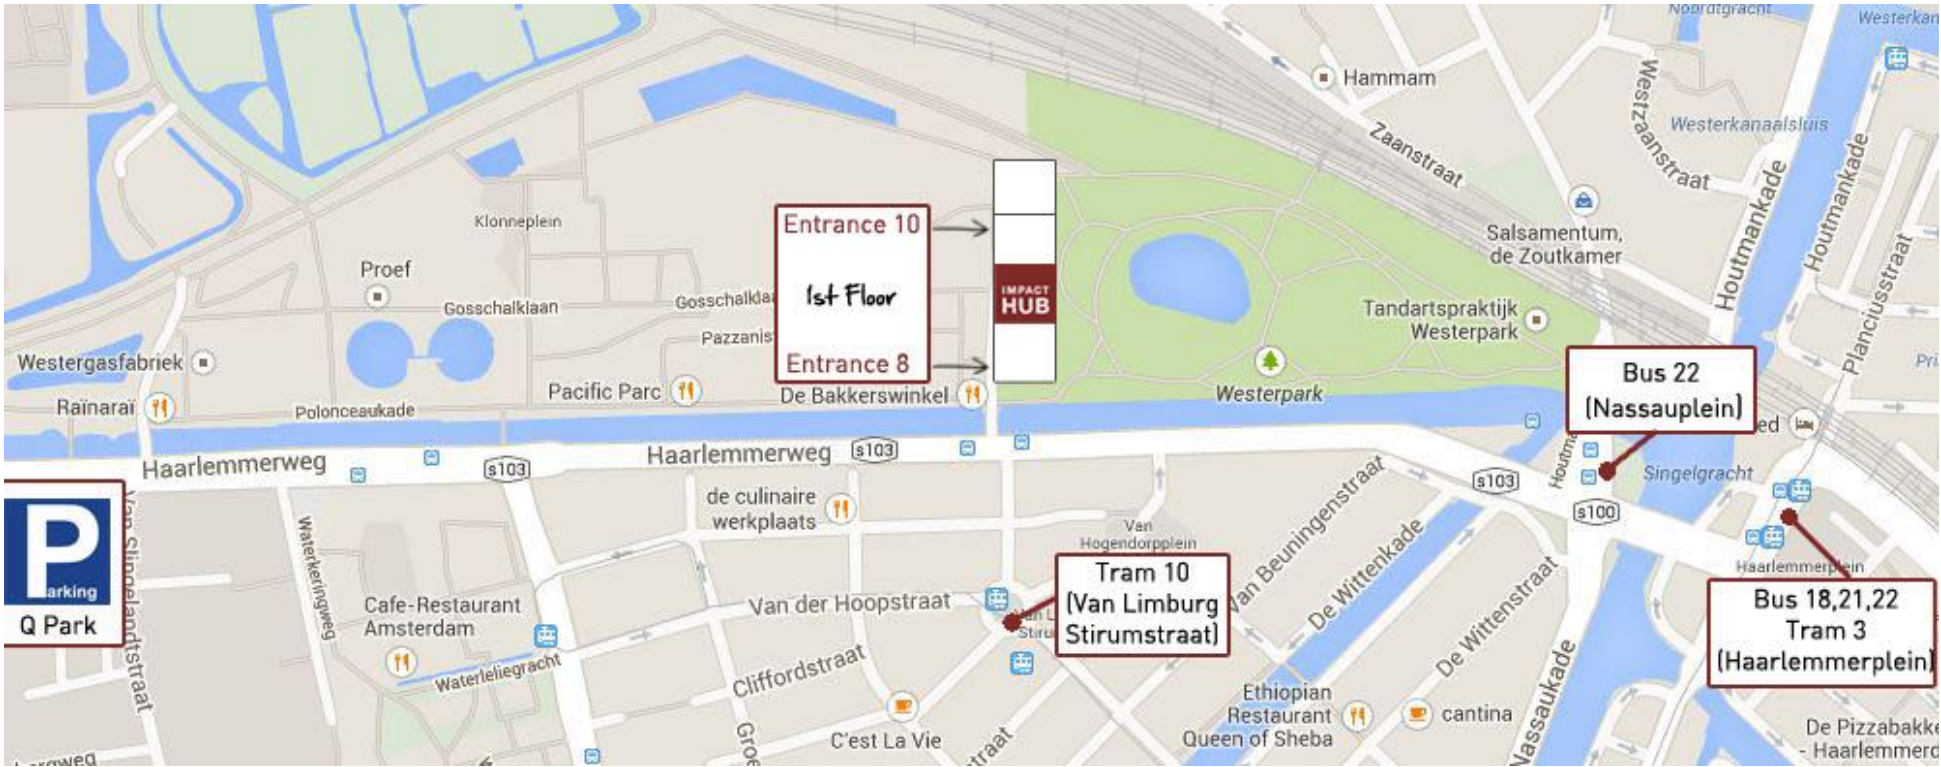

By public transport

By car

From Ring A10 West: Take exit S103.

From Ring North: Take exit S104.

Parking: Haarlemmerweg (by the road) | Q Park (see map above) | It is not possible to park on the Westerpark